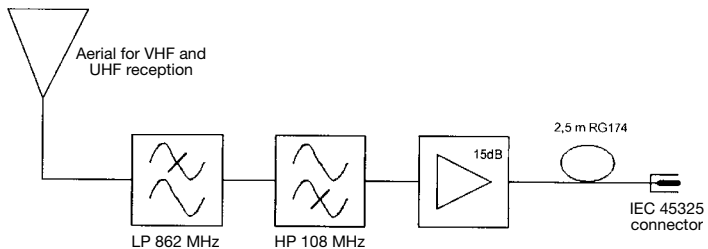

The antenna has integrated notch filter from 890 to 2500 MHz to prevent disturbances from GSM, DECT telephones and the DCS 1800 band.

The antenna comes with a 2.5 m coaxial cable with an IEC male connector. The supply voltage to the antenna of 5 V must be supplied from the DVB-T receiver.

The antenna comes in an elegant blister pack, ready for display in the shop.

Description	Data
Frequency	VHF 174...230 MHz UHF 470...862 MHz
Channels	5-12 21-69
Beam width	360°
Gain	8-12 dB
Noise figure	VHF 174...230 MHz 3,4dB UHF 470...862 Mhz
Max. output voltage	93 dBµV DIN EN 50083-3 60 dB IMA 3
Return loss	8 dB
Impedance	75 Ohm EN 50 083-3/5
Voltage	+4.5 V DC 30 mA Supply via coaxial cable

Simply more
- more simply

TRIAX

Product Info

Description	Reference
Antenna	
Colour	Matte black
Material	Lustran ABS H606 LS
Dimensions	(WxHxD) 60x145x7,5 mm
Footing	
Colour	Colourless/transparent
Material	PC Lexan 143R
Dimensions	(WxHxD) 60x35x52 mm
Weight	Approx. 120 g
Environment	
Operation temperature	+5 to +40