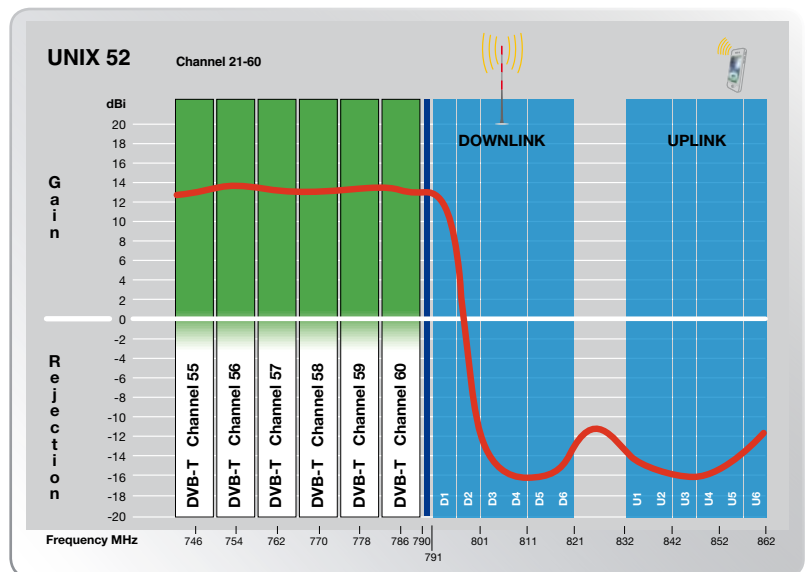

Triax UNIX antenna with built-in LTE function

Illustration shows the gain/rejection curve for antenna and filtering performance of the Triax Unix 32 antenna Ch. 21-60, in the frequency area of the LTE mobile broadband spectrum.

LTE mobile broadband operates in the frequency area 790-862 MHz (Ch. 61-69).

This poses challenges to DVB-T installations as wideband antennas historically are constructed to peak with maximum gain above 790 MHz (Ch. 61), and receive up to 862 MHz (Ch. 69).

- Optimised for max gain 470-790 MHz (Ch. 21-60)
- Advanced Antenna Low Pass system
- Reject LTE mobile broadband interference 790-862 MHz (Ch. 61-69)
- Gain performance of $\geq 10.0/11.5$ dB at 790 MHz (Ch. 60)
- Rejected below -5/-8 dB above 810 MHz
- Stable and solid construction
- Modern dipole housing with rear-pointing F-con for optimum performance