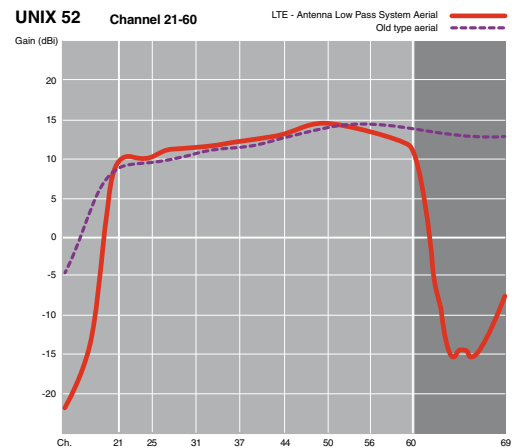

Legend

LTE - Antenna Low Pass
System Aerial

Old type aerial

TRIAX - your ultimate connection

DK-8723 Hornslyd • +45 76 82 22 00 • mail: triax@triax.dk • www.triax.com