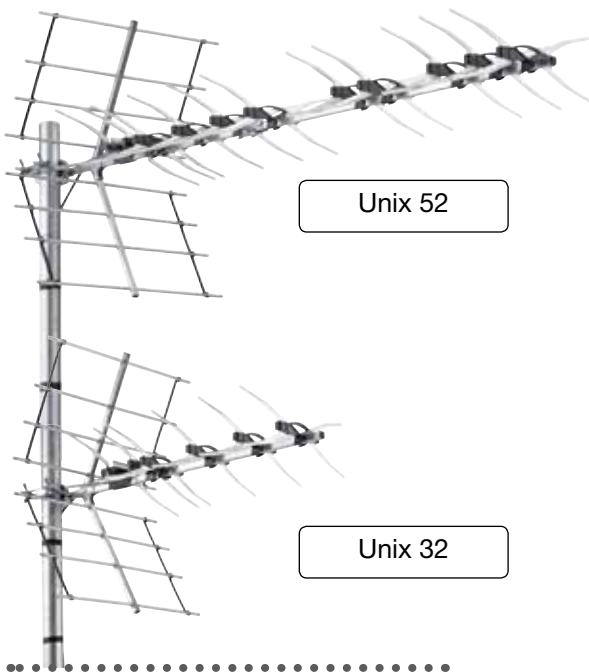

Triax UNIX antenna with built-in LTE function

Illustration shows the gain/rejection curve for antenna and filtering performance of the Triax Unix 32 antenna Ch. 21-60, in the frequency area of the LTE mobile broadband spectrum.

LTE mobile broadband operates in the frequency area 790-862 MHz (Ch. 61-69).

This poses challenges to DVB-T installations as wideband antennas historically are constructed to peak with maximum gain above 790 MHz (Ch. 61), and receive up to 862 MHz (Ch. 69).