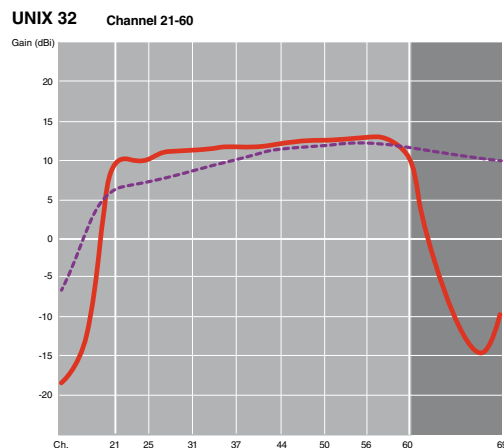

Legend

LTE - Antenna Low Pass
System Aerial

Old type aerial

TRIAX - your ultimate connection

DK-8723 Hornslyd • +45 76 82 22 00 • mail: triax@triax.dk • www.triax.com